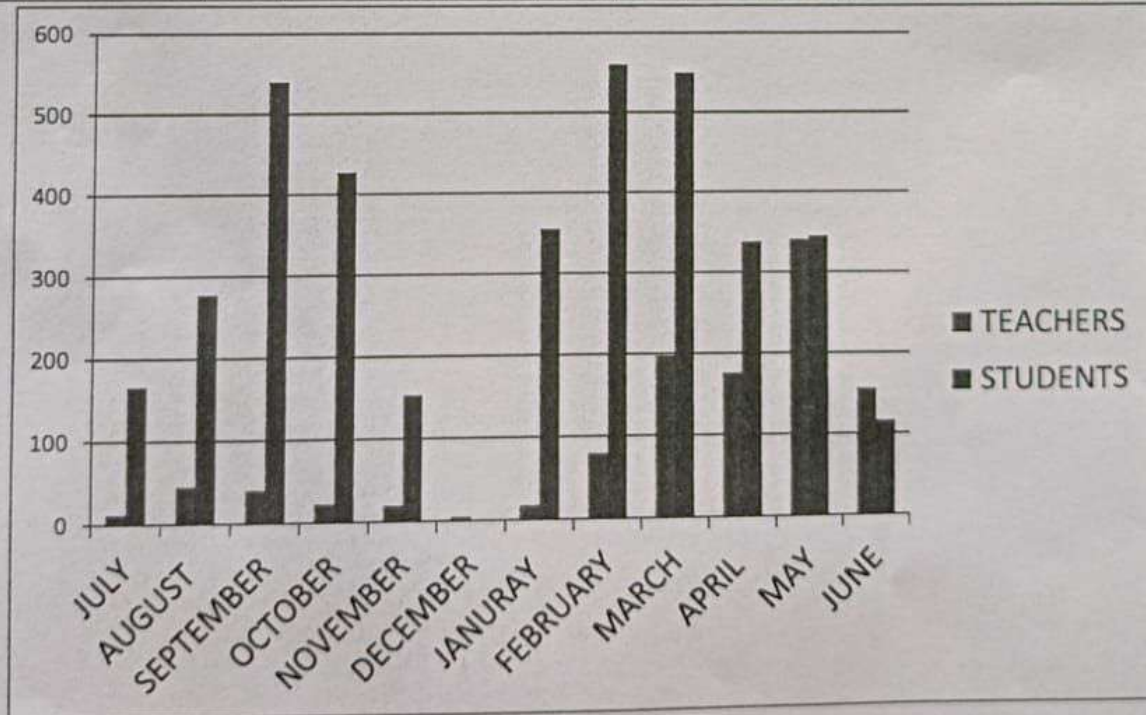

Kalipada Ghosh Tarai Mahavidyalaya Library

CATEGORY	JULY	AUGUST	SEPTEMBER	OCTOBER	NOVEMBER	DECEMBER	JANURAY	FEBRUARY	MARCH	APRIL	MAY	JUNE
TEACHERS	11	44	40	22	19	4	17	79	197	175	340	155
STUDENTS	166	277	539	426	152	0	354	560	549	337	344	116