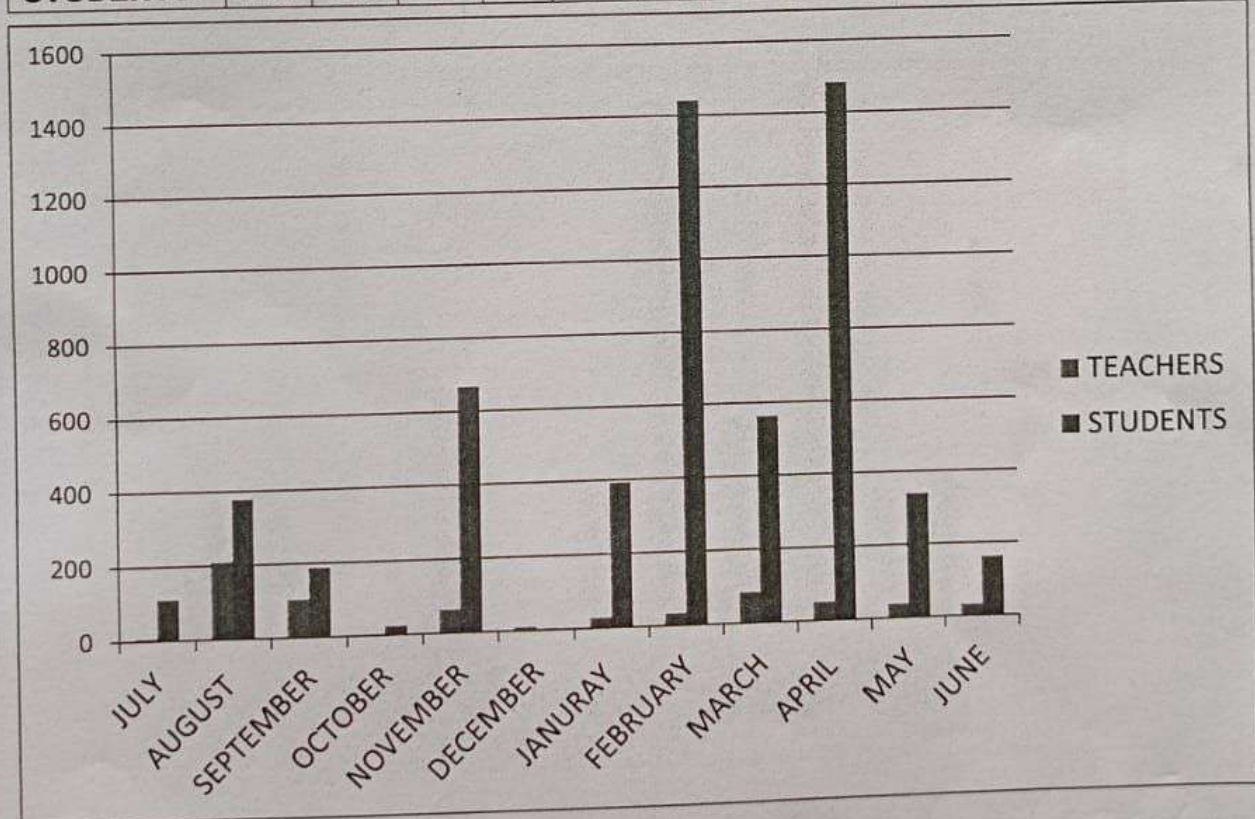

Kalipada Ghosh Tarai Mahavidyalaya Library

| CATEGORY | JULY | AUGUST | SEPTEMBER | OCTOBER | NOVEMBER | DECEMBER | JANURAY | FEBRUARY | MARCH | APRIL | MAY | JUNE |
|----------|------|--------|-----------|---------|----------|----------|---------|----------|-------|-------|-----|------|
| TEACHERS | 5 | 208 | 102 | 0 | 63 | 8 | 28 | 33 | 84 | 50 | 38 | 31 |
| STUDENTS | 110 | 377 | 187 | 23 | 666 | 4 | 391 | 1441 | 561 | 1482 | 339 | 162 |